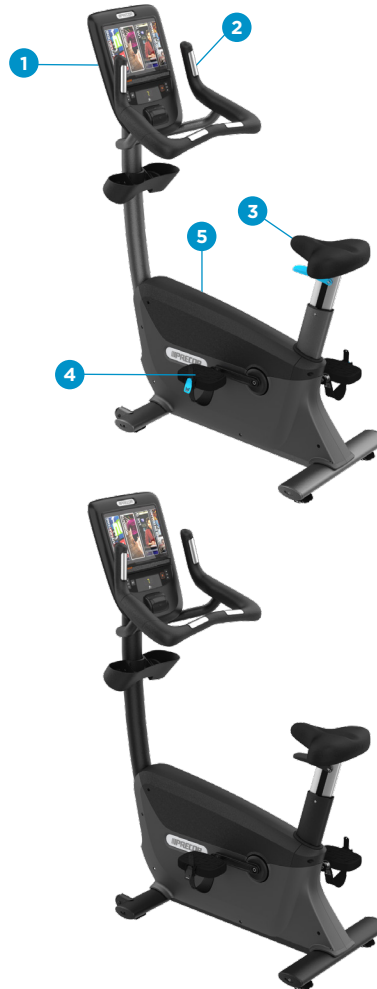

The UBK 865 Upright Bike features custom-designed handlebars with integrated touch heart rate for an efficient workout experience with maximum comfort. One-handed seat adjustment on or off the bike, a redesigned saddle for riding comfort, and improved knee over pedal spindle (KOPS) geometry for efficient pedaling all provide a smooth, comfortable workout.

Product Features

1. P62 Console

The P62 console offers personalized viewing and the remarkable clarity of TV and internet options exercisers crave, all in a 10 in / 25.4 cm screen. With the ability to “favorite” selections for the future, exercisers can customize their workout experience based on what’s important to them.

2. Over-molded Handlebars

Over-molded style adds comfort and durability while offering dual heart rate contacts and three ergonomic riding positions: upright, cruising, and road.

3. Seat Adjustment and Improved Saddle Design

The simple seat adjustment allows the exerciser to change the position of the seat with one hand, either on or off the bike.

4. Dual-sided Pedals

The dual-sided pedals allow the exerciser to use the pedals with or without the integrated straps. The extra-wide pedals comfortably accommodate feet of all sizes to ensure proper pedaling form.

5. Ease of Maintenance

The easy-to-remove shroud ensures quick access to the belt-drive system for maintenance and servicing without removing the pedals or crank.

Refined colorways with dark Tungsten covers and two frame color options, Storm Grey and Black Pearl.

Specifications

Dimensions (L x W x H): 48 x 21 x 62 in / 122 x 53 x 157 cm

Equipment Weight: 169 lb / 77 kg

Power: 120 volt, 15 amp circuit

Total Workouts: 17

Resistance Levels: 25

Minimum Watts: 18 (level 1 at 20 RPM)

Maximum Watts: 750 (level 25 at 150 RPM)

Language: English, Danish, Dutch, French, Finnish, German, Italian, Japanese, Korean, Norwegian, Polish, Portuguese, Russian, Simplified Chinese, Spanish, Swedish, Traditional Chinese, Turkish

Network Capabilities: Preva® network capable

Entertainment: 10 in / 25.4 cm LCD Capacitive Touch Screen
Mobile Device Charger and Audio Jack

Accessories: Integrated Reading Rack
Optional - Cable Management

Warranty: Visit www.precor.com for warranty terms.