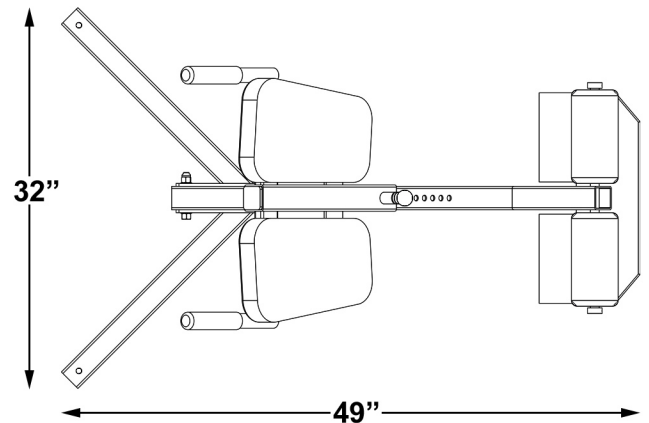

HYPER Back Extension

STANDARD FEATURES

- ✓ 45° angle.
- ✓ Nine height positions.
- ✓ Assist handles.
- ✓ Rugged construction for years of service.

Visit www.inflightfitness.com to see our entire line of exercise equipment.