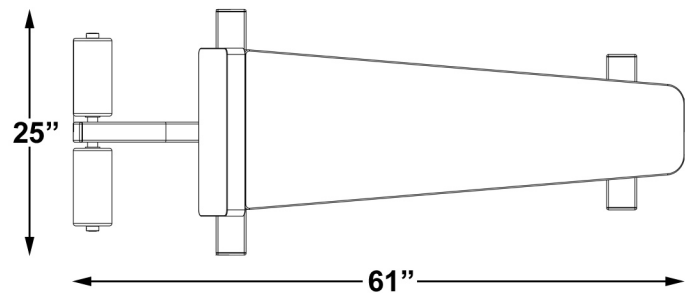

AB Bench

STANDARD FEATURES

- ✓ Rugged frame is constructed with attractive 2" x 4" flat oval tubing.
- ✓ Ten positions from 18° to 38°.
- ✓ Wheels on base make moving the bench easy.

Visit www.inflightfitness.com to see our entire line of exercise equipment.