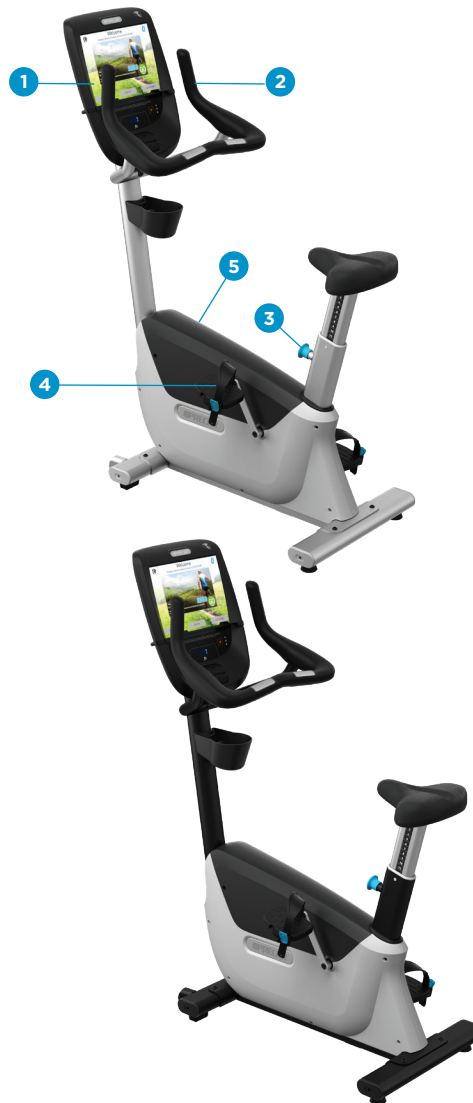

UBK 685

Experience™ Series

UPRIGHT BIKE

Product Features

1. P82 Console

The P82 console offers a brilliant 15 in / 38.1 cm screen that's ergonomically positioned to deliver crystal-clear entertainment viewing for exercisers in motion. When networked, it serves as a direct-to-exerciser communication portal, allowing you an opportunity to build your brand, share information about activities and services, and strengthen the sense of community within your facility.

2. Over-molded Handlebars

The over-molded style adds comfort and durability while offering dual heart rate contacts and three ergonomic riding positions: upright, cruising, and road.

3. Seat Adjustment and Improved Saddle Design

The intuitive pop pin seat adjustment allows users to easily change seat height.

4. Pedals

The extra wide pedals comfortably accommodate feet of all sizes and feature integrated, adjustable straps to ensure proper pedaling form.

5. Ease of Maintenance

The easy-to-remove shrouds ensure quick access to the belt-drive system for maintenance and servicing without removing the pedals or crank arms.

Refined colorways with dark Tungsten covers and two frame color options.

Specifications

Dimensions (L x W x H): 43 x 21 x 59 in / 109 x 53 x 150 cm

Product Weight: 144 lb / 65 kg

Power: 120 volt, 15 amp circuit

Total Workouts: 12

Resistance Levels: 25

Minimum Watts: 22 (level 1 at 20 RPM)

Maximum Watts: 500 (level 25 at 150 RPM)

Languages: English, Chinese, Danish, Dutch, Finnish, French, German, Italian, Japanese, Norwegian, Polish, Portuguese, Russian, Spanish, Swedish, Turkish

Network Capabilities: Preva® network capable

Entertainment: 15 in / 38.1 cm LCD Capacitive Touchscreen, Mobile Device Charger, and Audio Jack

Accessories: Reading Rack, Water Bottle Holder
Optional - Cable Management

Warranty: Visit www.precor.com for warranty terms.