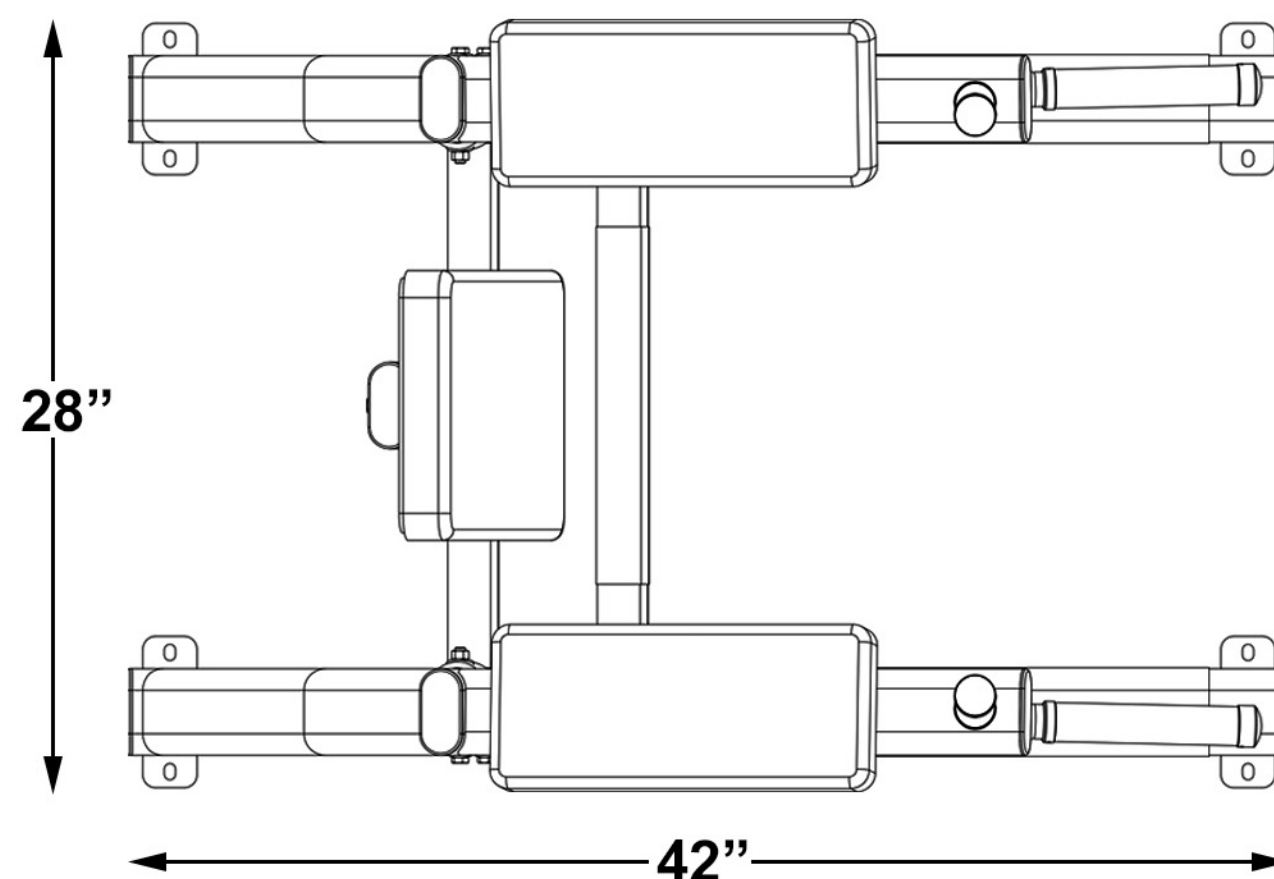

VKR

Dip

STANDARD FEATURES

- ✓ Inward angled arm pads.
- ✓ Properly angled grips for dip and knee raise.
- ✓ Attractive flat oval tube construction.

Visit www.inflightfitness.com to see our entire line of exercise equipment.