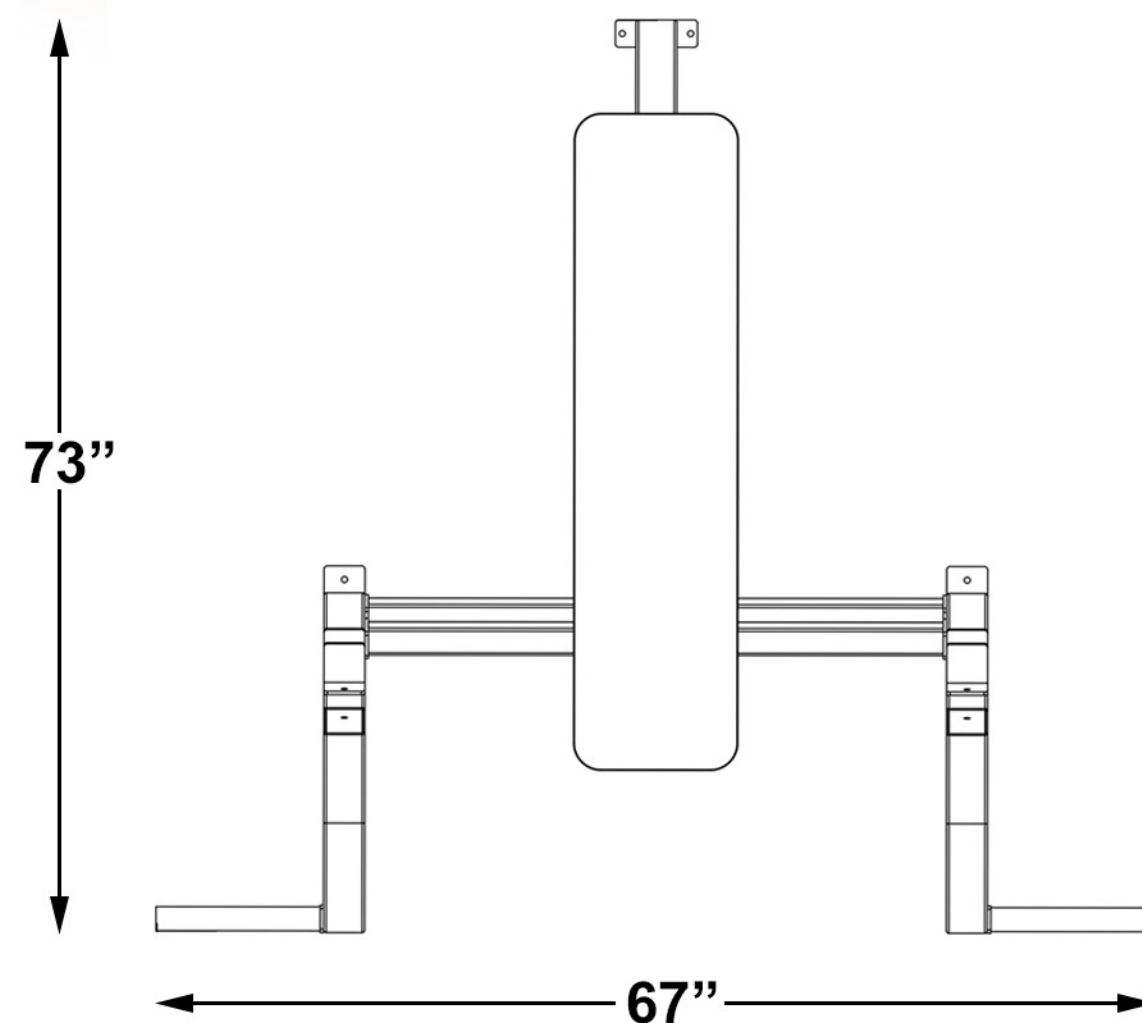

INFLIGHT FITNESS

OLYMPIC

Bench

STANDARD FEATURES

- ✓ Rugged and stable frame is constructed of attractive 2" x 4" flat oval tubing.
- ✓ Four weight horns standard.
- ✓ Two tab heights.

Visit www.inflightfitness.com to see our entire line of exercise equipment.