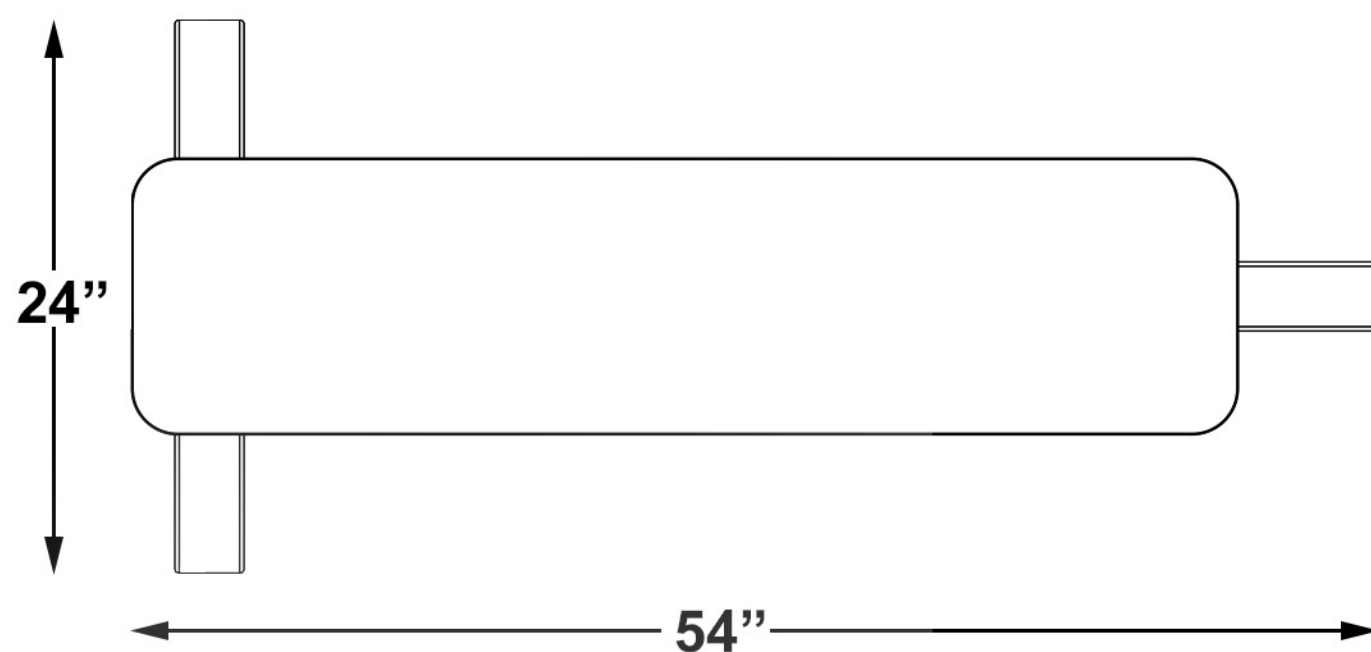

INFLIGHT FITNESS

FLAT

Bench

STANDARD FEATURES

- ✓ Rugged frame is constructed of attractive 2"x 4" flat oval tube.
- ✓ Tripod design for stability.

Visit www.inflightfitness.com to see our entire line of exercise equipment.