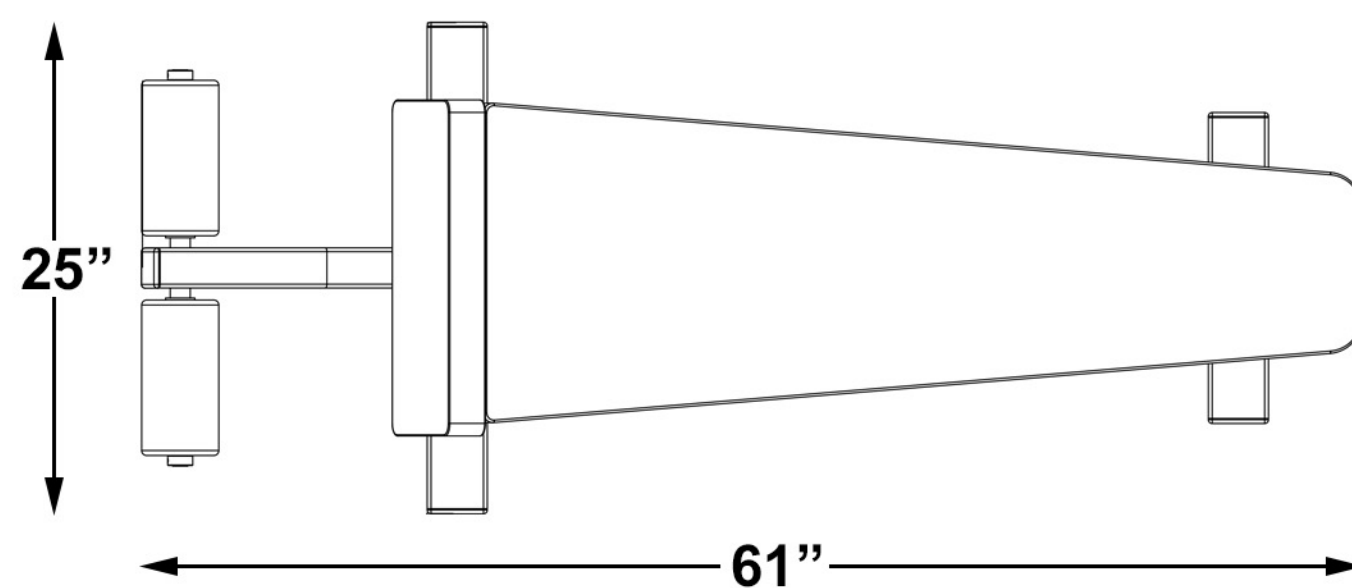

AB Bench

STANDARD FEATURES

- ✓ Rugged frame is constructed with attractive 2" x 4" flat oval tubing.
- ✓ Ten positions from 18° to 38°.
- ✓ Wheels on base make moving the bench easy.

Visit www.inflightfitness.com to see our entire line of exercise equipment.